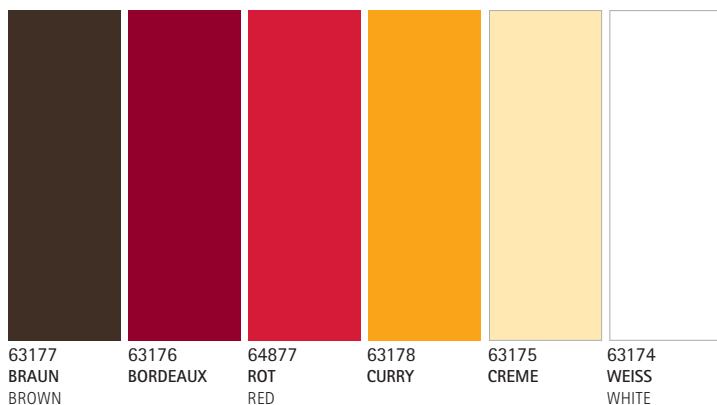

4.4 TISCHDECKEN/TABLE CLOTHS

100 x 100 cm