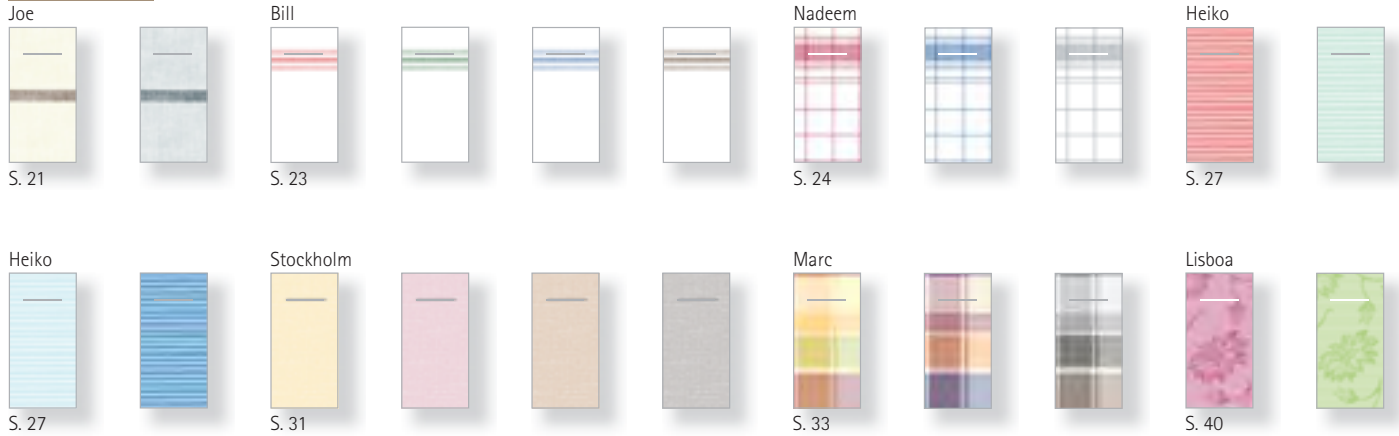

40 x 40 cm POCKET-NAPKINS *Linclass®*

STRUCTURE