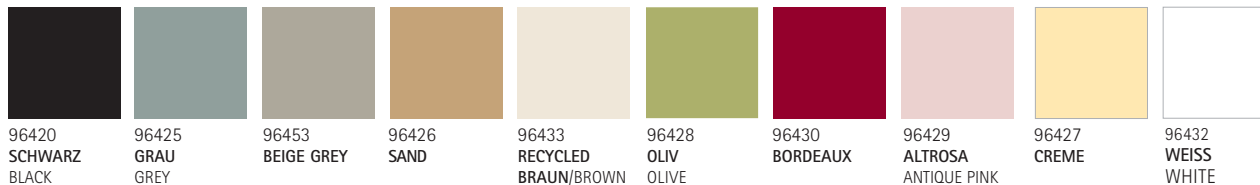

10.2 MINI-COCKTAIL SERVIETTEN/NAPKINS

Softpoint
BIOdegradable

20 x 20 cm, 1/4-Falz/fold

96420 SCHWARZ BLACK	96425 GRAU GREY	96453 BEIGE GREY	96426 SAND	96433 RECYCLED BRAUN/BROWN	96428 OLIV OLIVE	96430 BORDEAUX	96429 ALTROSA ANTIQUÉ PINK	96427 CREME	96432 WEISS WHITE