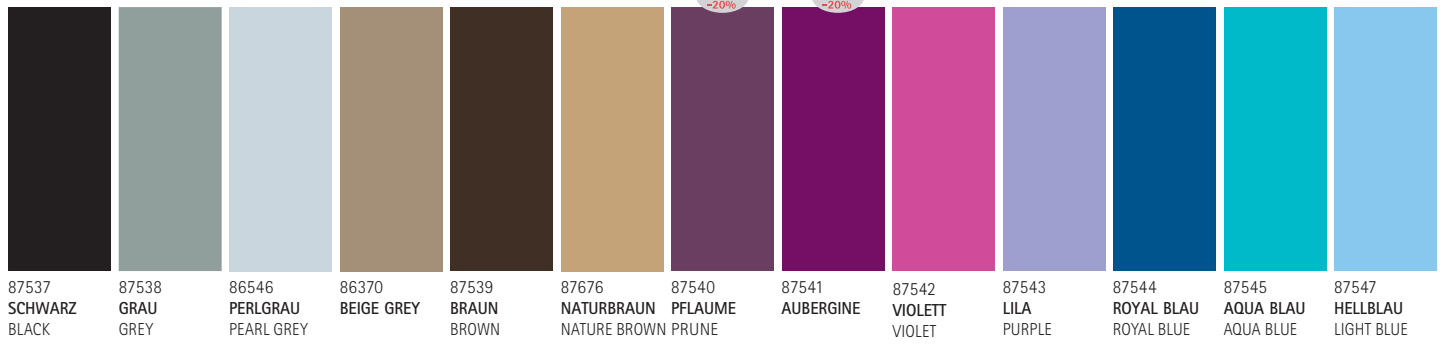

4.3 TISCHDECKEN/TABLE CLOTHS

Linclass®
BIOdegradable

80 x 80 cm