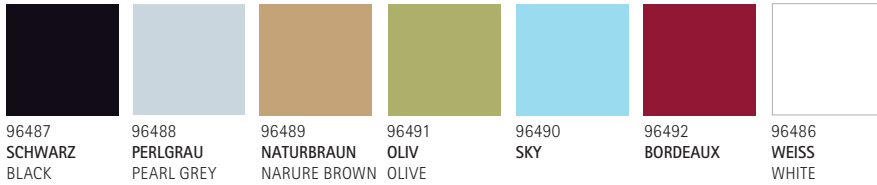

1.2 MINI-COCKTAIL SERVIETTEN/NAPKINS *Linclass*®-light BIOdegradable

17 x 17 cm, 1/4-Falz/fold

96487 SCHWARZ BLACK	96488 PERLGRAU PEARL GREY	96489 NATURBRAUN NATURE BROWN	96491 OLIV OLIVE	96490 SKY	96492 BORDEAUX	96486 WEISS WHITE