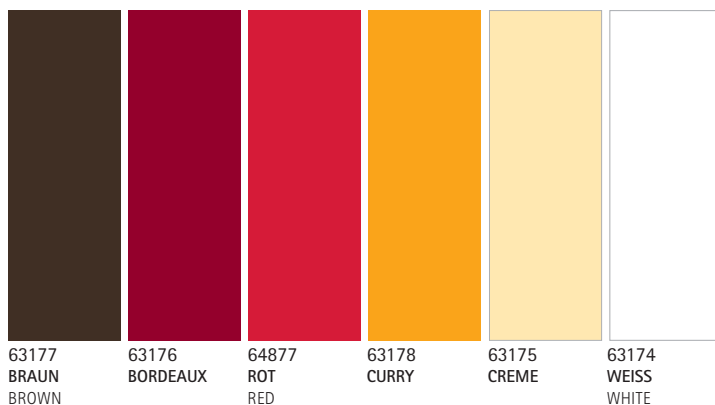

4.4 TISCHDECKEN/TABLE CLOTHS

100 x 100 cm