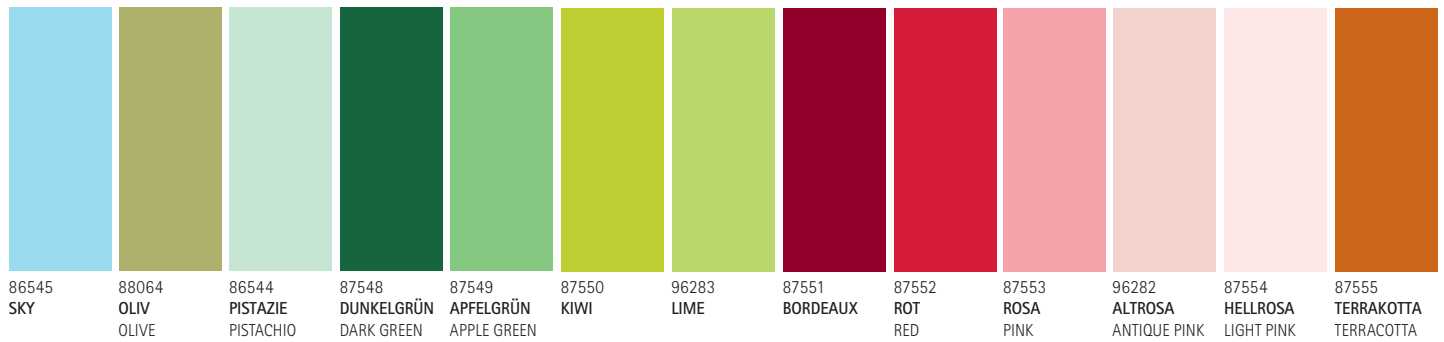

4.3 TISCHDECKEN/TABLE CLOTHS

Linclass®
BIOdegradable

80 x 80 cm