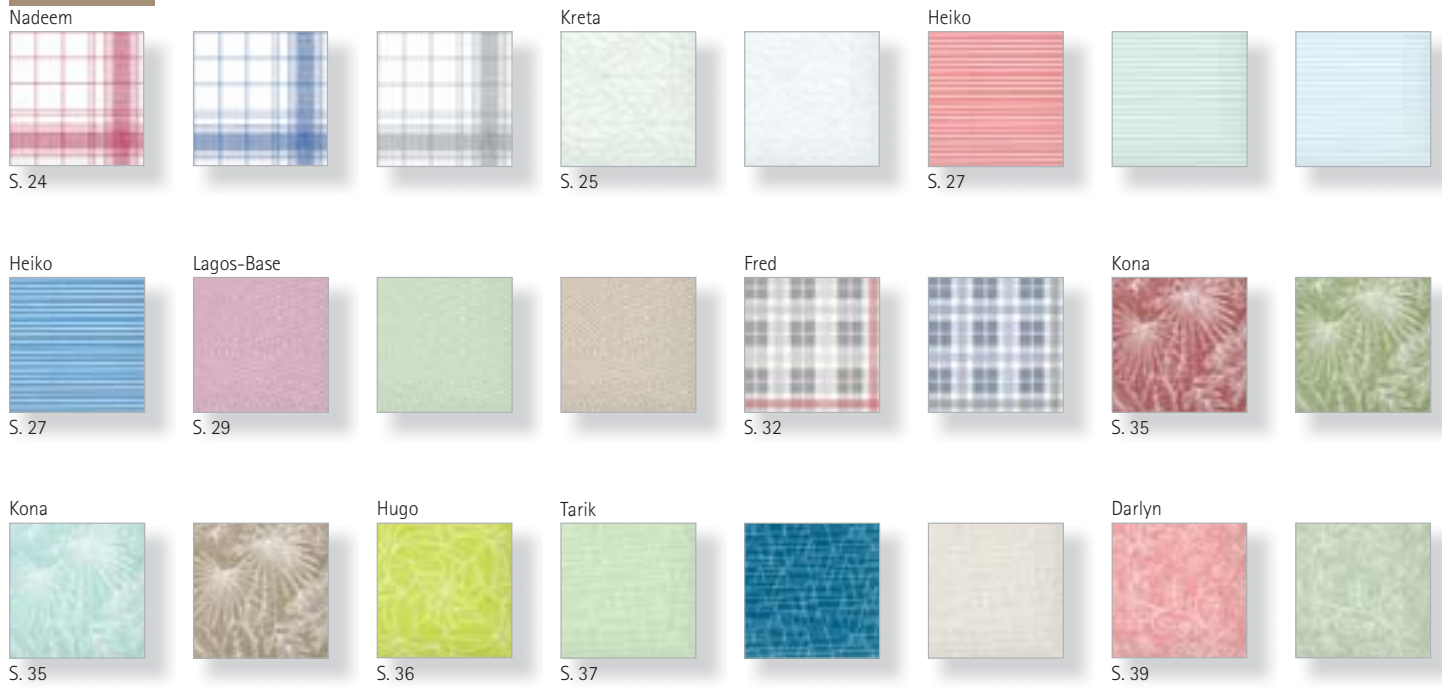

40 x 40 cm SERVIETTEN-NAPKINS *Tissue*

STRUCTURE