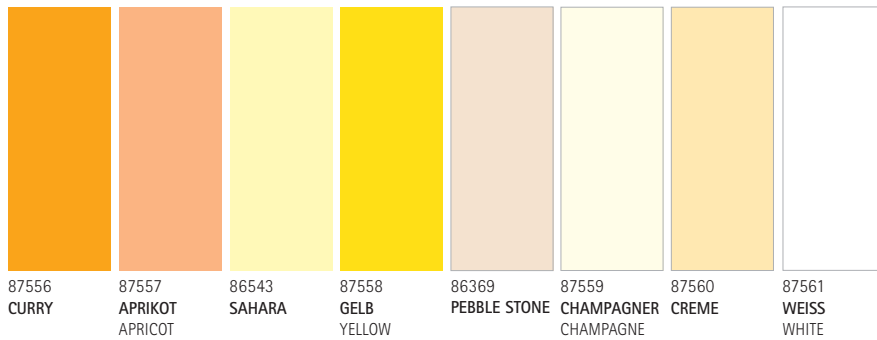

4.3 TISCHDECKEN/TABLE CLOTHS

Linclass®
BIOdegradable

80 x 80 cm